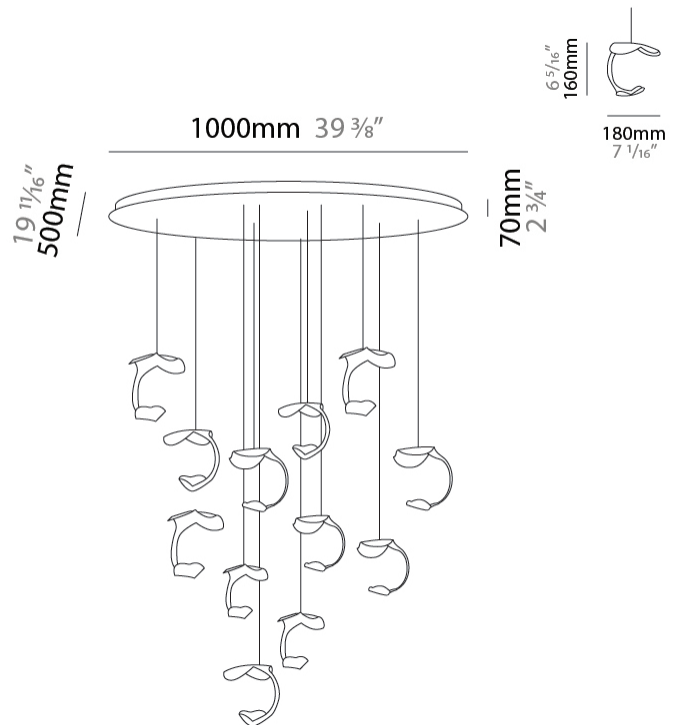

LE GIGINE SUSPENSION

D131609-

base number Finish
Options

1. To build a product code in our configurator select the specify button on the base model # product page
2. To build a manual product code on this datasheet choose from the options listed below in blue font and add the suffix to the base model #

GENERAL

Series: Le Gigue
Partner: Knikerboker
Division: Design
Installation: Suspension
Product Type: Pendant
Mounting Location: Ceiling
Light Distribution: Indirect

PHYSICAL

Shape: Abstract
Length (mm): 1000
Length (in): 39 3/8
Width (mm): 500
Width (in): 19 11/16
Max. Overall Height (mm): 1650
Max. Overall Height (in): 64 15/16
Weight (kg): 12.6

Fixture Finish: EWH / EBK / MAN / COF / PRD / SLF / GLF / CLF / BRL / EWS / EWG / EWC / EWR / EBS / EBG / EBC / EBC / EBB / MAS / MAD / MAC / MAB / COS / CGO / CCL / CBL / PRS / PRG / PRC / PRB

Fixture Material: Metal
Cable Details: Transparent Cable in the following lengths 6 x 1000mm / 39 3/8" 6 x 1500mm / 59 1/16"

ELECTRICAL

Lamp Type: LED
Input Wattage (W): 66
Dimming: Non-Dimming / Phase Dimming (120vac Only)
Driver Included: Yes
Driver Location: Integrated
Driver Type: Constant Current - Universal
Driver Class: Class 2
Input Voltage (V): 120 - 277
Constant Current (MA): 1050

LED

Number of LEDs: 12
Color Temperature (°K): 3000
Max. Delivered Lumen (lm): 10200
CRI: >85 CRI
Lamp Life (hrs): 50000

OPTICAL

RATINGS AND CERTIFICATIONS

Certified By: Certified for North American Standards
IP rating: IP20