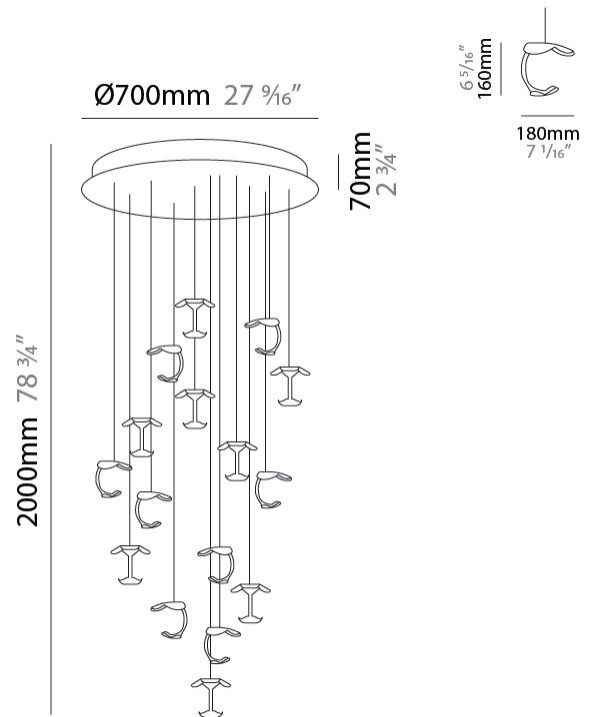

D131605-

base number Finish
Options

PROJECT
TYPE
SPECIFIER
QUANTITY
DATE

1. To build a product code in our configurator select the specify button on the base model # product page
2. To build a manual product code on this datasheet choose from the options listed below in blue font and add the suffix to the base model #

GENERAL

Series: Le Gigue
Partner: Knikerboker
Division: Design
Installation: Suspension
Product Type: Pendant
Mounting Location: Ceiling
Light Distribution: Indirect

PHYSICAL

Shape: Abstract
Diameter (mm): 700
Diameter (in): 27 7/16
Max. Overall Height (mm): 2650
Max. Overall Height (in): 104 5/16
Weight (kg): 21.3
Fixture Finish: EWH / EBK / MAN / COF / PRD / SLF / GLF / CLF / BRL / EWS / EWG / EWC / EWR / EBS / EBG / EBC / EBB / MAS / MAD / MAC / MAB / COS / CGO / CCL / CBL / PRS / PRG / PRC / PRB
Fixture Material: Metal
Cable Details: Transparent Cable in the following lengths 5 x 1000mm / 39 3/8" 6 x 1500mm / 59 1/16" 5 x 2000mm / 78 3/4"

ELECTRICAL

Lamp Type: LED
Input Wattage (W): 88
Dimming: Non-Dimming / Phase Dimming (120vac Only)
Driver Included: Yes
Driver Location: Integrated
Driver Type: Constant Current - Universal
Driver Class: Class 2
Input Voltage (V): 120 - 277
Constant Current (MA): 1050

LED

Number of LEDs: 16
Color Temperature (°K): 3000
Max. Delivered Lumen (lm): 13600
CRI: >85 CRI
Lamp Life (hrs): 50000

OPTICAL

RATINGS AND CERTIFICATIONS

Certified By: Certified for North American Standards
IP rating: IP20