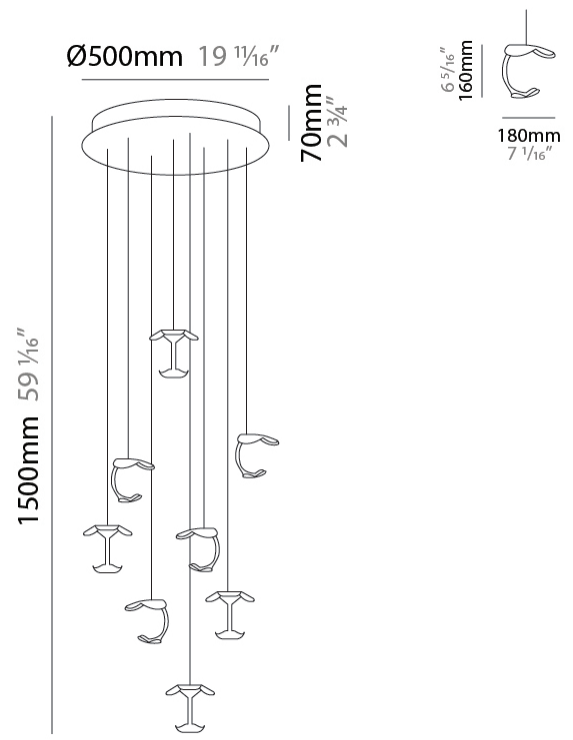

GENERAL

Series: Le Gigine _____
Partner: Knikerboker _____
Division: Design _____
Installation: Suspension _____
Product Type: Pendant _____
Mounting Location: Ceiling _____
Light Distribution: Indirect _____

PHYSICAL

Shape: Abstract _____
Diameter (mm): 500 _____
Diameter (in): 19 1/16 _____
Max. Overall Height (mm): 1650 _____
Max. Overall Height (in): 64 15/16 _____
Weight (kg): 12.4 _____
Fixture Finish: EWH / EBK / MAN / COF / PRD / SLF / GLF / CLF / BRL / EWS / EWG / EWC / EWR / EBS / EBG / EBC / EBC / EBB / MAS / MAD / MAC / MAB / COS / CGO / CCL / CBL / PRS / PRG / PRC / PRB _____
Fixture Material: Metal _____
Cable Details: Transparent Cable in the following lengths 4 x 1000mm / 39 3/8" 4 x 1500mm / 59 1/16"

ELECTRICAL

Lamp Type: LED _____
Input Wattage (W): 44 _____
Dimming: Non-Dimming / Phase Dimming (120vac Only) _____
Driver Included: Yes _____
Driver Location: Integrated _____
Driver Type: Constant Current - Universal _____
Driver Class: Class 2 _____
Input Voltage (V): 120 - 277 _____
Constant Current (MA): 1050 _____

LED

Number of LEDs: 8 _____
Color Temperature (°K): 3000 _____
Max. Delivered Lumen (lm): 6800 _____
CRI: >85 CRI _____
Lamp Life (hrs): 50000 _____

OPTICAL

RATINGS AND CERTIFICATIONS

Certified By: Certified for North American Standards _____
IP rating: IP20 _____