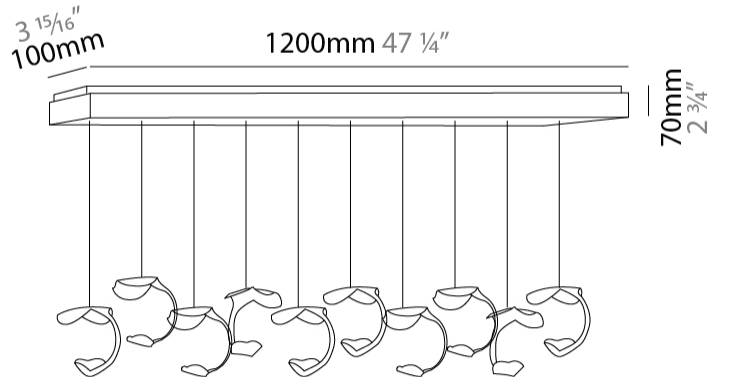

base number Finish
Options

PROJECT
TYPE
SPECIFIER
QUANTITY
DATE

1. To build a product code in our configurator select the specify button on the base model # product page
2. To build a manual product code on this datasheet choose from the options listed below in blue font and add the suffix to the base model #

GENERAL

Series: Le Gigue
Partner: Knikerboker
Division: Design
Installation: Suspension
Product Type: Pendant
Mounting Location: Ceiling
Light Distribution: Indirect

PHYSICAL

Shape: Abstract
Diameter (in): $37 \frac{7}{16}$
Length (mm): 1200
Max. Overall Height (mm): 1650
Max. Overall Height (in): $64 \frac{15}{16}$
Weight (kg): 10.5
Fixture Finish: EWH / EBK / MAN / COF / PRD / SLF / GLF / CLF / BRL / EWS / EWG / EWC / EWR / EBS / EBG / EBC / EBC / EBB / MAS / MAD / MAC / MAB / COS / CGO / CCL / CBL / PRS / PRG / PRC / PRB
Fixture Material: Metal
Cable Details: Transparent Cable in the following lengths 5 x 1000mm / 39 3/8" 5 x 1500mm / 59 1/16"

ELECTRICAL

Lamp Type: LED
Input Wattage (W): 55
Dimming: Non-Dimming / Phase Dimming (120vac Only)
Driver Included: Yes
Driver Location: Integrated
Driver Type: Constant Current - Universal
Driver Class: Class 2
Input Voltage (V): 120 - 277
Constant Current (MA): 1050

LED

Number of LEDs: 10
Color Temperature (°K): 3000
Max. Delivered Lumen (lm): 6800
CRI: >85 CRI
Lamp Life (hrs): 50000

OPTICAL

RATINGS AND CERTIFICATIONS

Certified By: Certified for North American Standards
IP rating: IP20