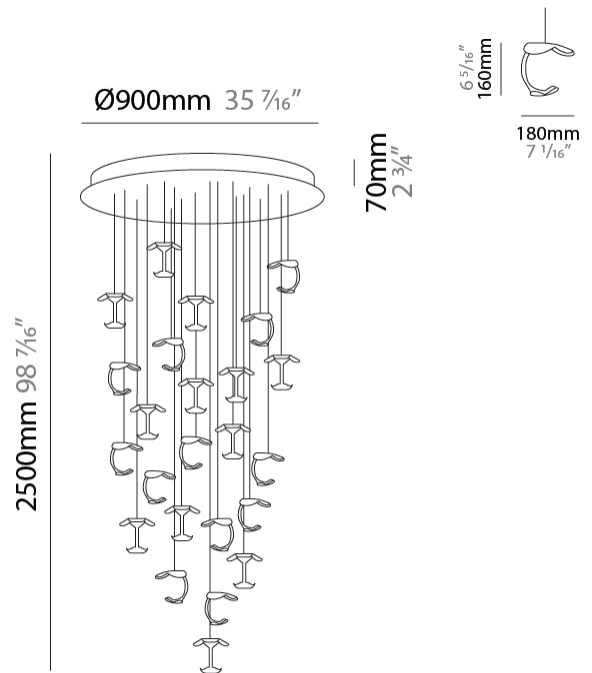

1. To build a product code in our configurator select the specify button on the base model # product page
2. To build a manual product code on this datasheet choose from the options listed below in blue font and add the suffix to the base model #

GENERAL

Series: Le Gigine
Partner: Knikerboker
Division: Design
Installation: Suspension
Product Type: Pendant
Mounting Location: Ceiling
Light Distribution: Indirect

PHYSICAL

Shape: Abstract
Diameter (mm): 900
Diameter (in): 35 7/16
Max. Overall Height (mm): 2650
Max. Overall Height (in): 104 3/4
Weight (kg): 28.2
Fixture Finish: EWH / EBK / MAN / COF / PRD / SLF / GLF / CLF / BRL / EWS / EWG / EWC / EWR / EBS / EBG / EBC / EBC / EBB / MAS / MAD / MAC / MAB / COS / CGO / CCL / CBL / PRS / PRG / PRC / PRB
Fixture Material: Metal
Cable Details: Transparent Cable in the following lengths 6 x 1000mm / 39 3/8" 6 x 1500mm / 59 1/16" 6 x 2000mm / 78 3/4" 6 x 2500mm / 98 7/16"

ELECTRICAL

Lamp Type: LED
Input Wattage (W): 132
Dimming: Non-Dimming / Phase Dimming (120vac Only)
Driver Included: Yes
Driver Location: Integrated
Driver Type: Constant Current - Universal
Driver Class: Class 2
Input Voltage (V): 120 - 277
Constant Current (MA): 1050

LED

Number of LEDs: 24
Color Temperature (°K): 3000
Max. Delivered Lumen (lm): 20400
CRI: >85 CRI
Lamp Life (hrs): 50000

OPTICAL

RATINGS AND CERTIFICATIONS

Certified By: Certified for North American Standards
IP rating: IP20