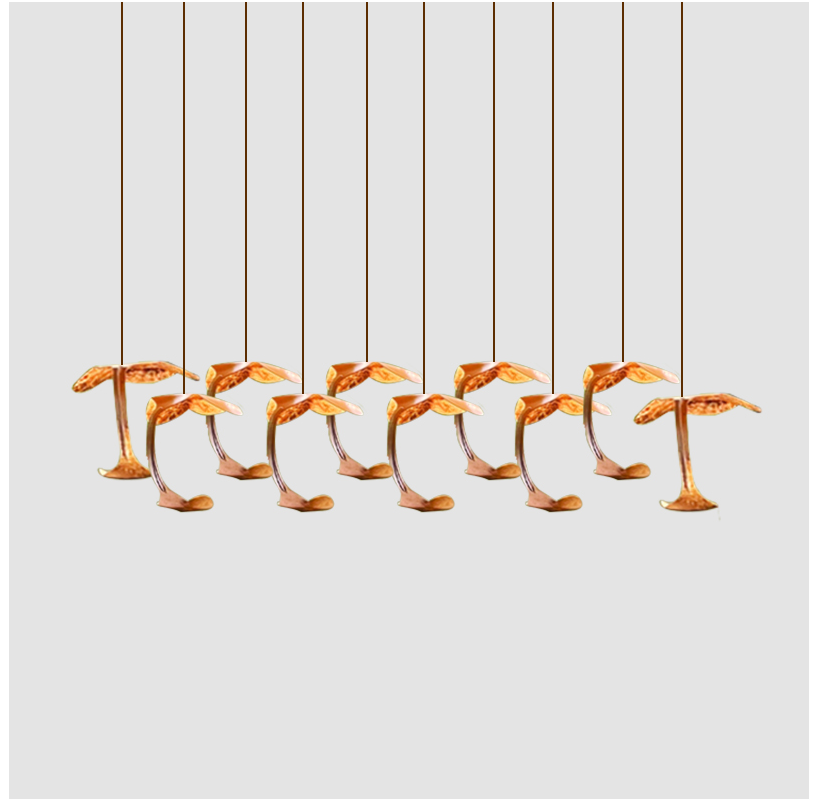

base number Finish
Options

PROJECT
TYPE
SPECIFIER
QUANTITY
DATE

1. To build a product code in our configurator select the specify button on the base model # product page
2. To build a manual product code on this datasheet choose from the options listed below in blue font and add the suffix to the base model #

GENERAL

Series: Le Gigue
Partner: Knikerboker
Division: Design
Installation: Suspension
Product Type: Pendant
Mounting Location: Ceiling
Light Distribution: Indirect

PHYSICAL

Shape: Abstract
Diameter (in): $37 \frac{7}{16}$
Length (mm): 1200
Max. Overall Height (mm): 1650
Max. Overall Height (in): $64 \frac{15}{16}$
Weight (kg): 10.5
Fixture Finish: EWH / EBK / MAN / COF / PRD / SLF / GLF / CLF / BRL / EWS / EWG / EWC / EWR / EBS / EBG / EBC / EBC / EBB / MAS / MAD / MAC / MAB / COS / CGO / CCL / CBL / PRS / PRG / PRC / PRB
Fixture Material: Metal
Cable Details: Transparent Cable in the following lengths 5 x 1000mm / 39 3/8" 5 x 1500mm / 59 1/16"

ELECTRICAL

Lamp Type: LED
Input Wattage (W): 55
Dimming: Non-Dimming / Phase Dimming (120vac Only)
Driver Included: Yes
Driver Location: Integrated
Driver Type: Constant Current - Universal
Driver Class: Class 2
Input Voltage (V): 120 - 277
Constant Current (MA): 1050

LED

Number of LEDs: 10
Color Temperature (°K): 3000
Max. Delivered Lumen (lm): 6800
CRI: >85 CRI
Lamp Life (hrs): 50000

OPTICAL

RATINGS AND CERTIFICATIONS

Certified By: Certified for North American Standards
IP rating: IP20